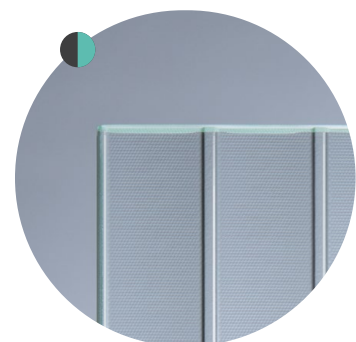

MASTER-LIGNE
- glass from the MASTERGLASS range on PLANICLEAR

- high privacy
- medium privacy