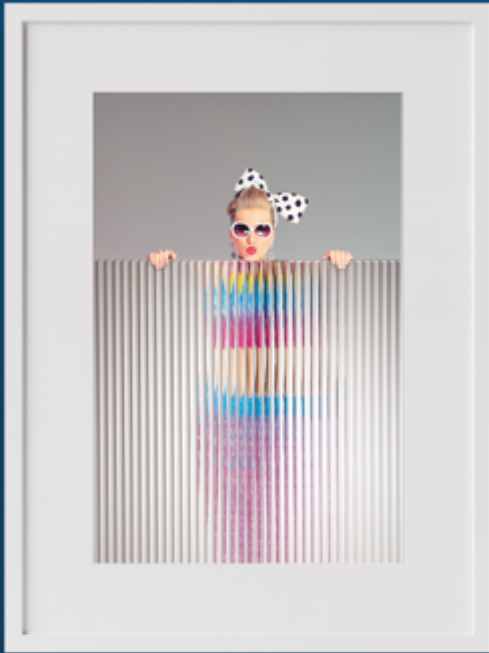

PICTO

*New anti-reflexive picture
Framing glass*

PICTO

*Clear view without
Contour deformation*

PICTO is two-sided anti-reflexive patterned glass for universal use. PICTO eliminates reflections without contour deformation and renders the full depth of colours.

A fine structure of 2mm glass enables to look at the picture from every angle, with no negative effects caused by reflections of the incident light, and in doing so it eliminates reflections and glow.

Choose the quality of PICTO!

PICTO GLASS

- Perfect sharpness
- No reflections

STANDARD GLASS

- Intense reflections
- Deformation of shapes and colours

*Maintain the depth
of colours in your
best memories.*