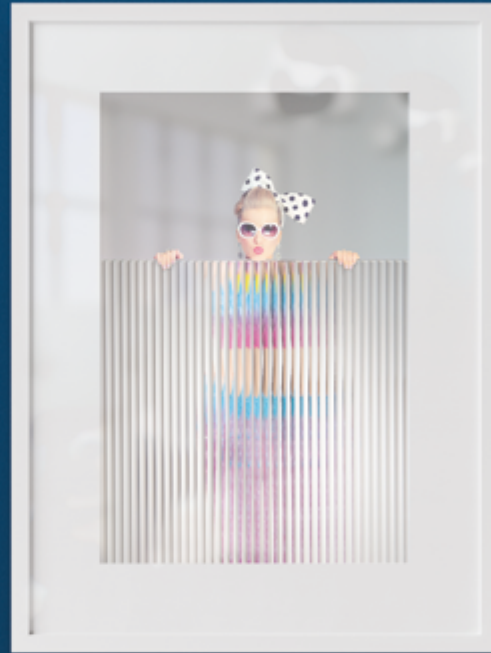

PICTO

*New anti-reflexive picture
Framing glass*

PICTO

*Clear view without
Contour deformation*

PICTO is two-sided anti-reflexive patterned glass for universal use. PICTO eliminates reflections without contour deformation and renders the full depth of colours.

A fine structure of 2mm glass enables to look at the picture from every angle, with no negative effects caused by reflections of the incident light, and in doing so it eliminates reflections and glow.

Choose the quality of PICTO!

PICTO GLASS

- Perfect sharpness
- No reflections

STANDARD GLASS

- Intense reflections
- Deformation of shapes and colours

*Maintain the depth
of colours in your
best memories.*